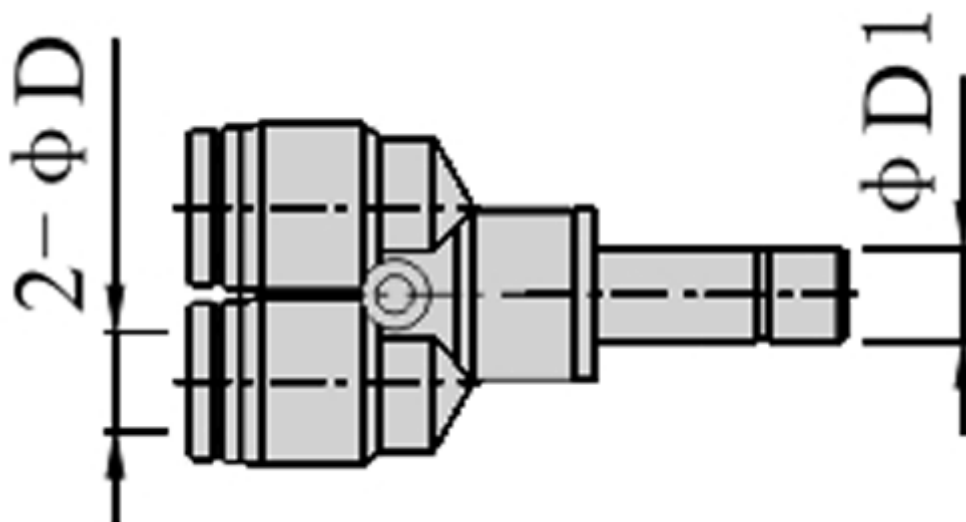

Data Sheet

Article number: 58EPYJ128

Description: Fitting EPYJ128, Y connector
Reduction, tube diameter 8 - 8

Measures

D = 12

D1 = 8